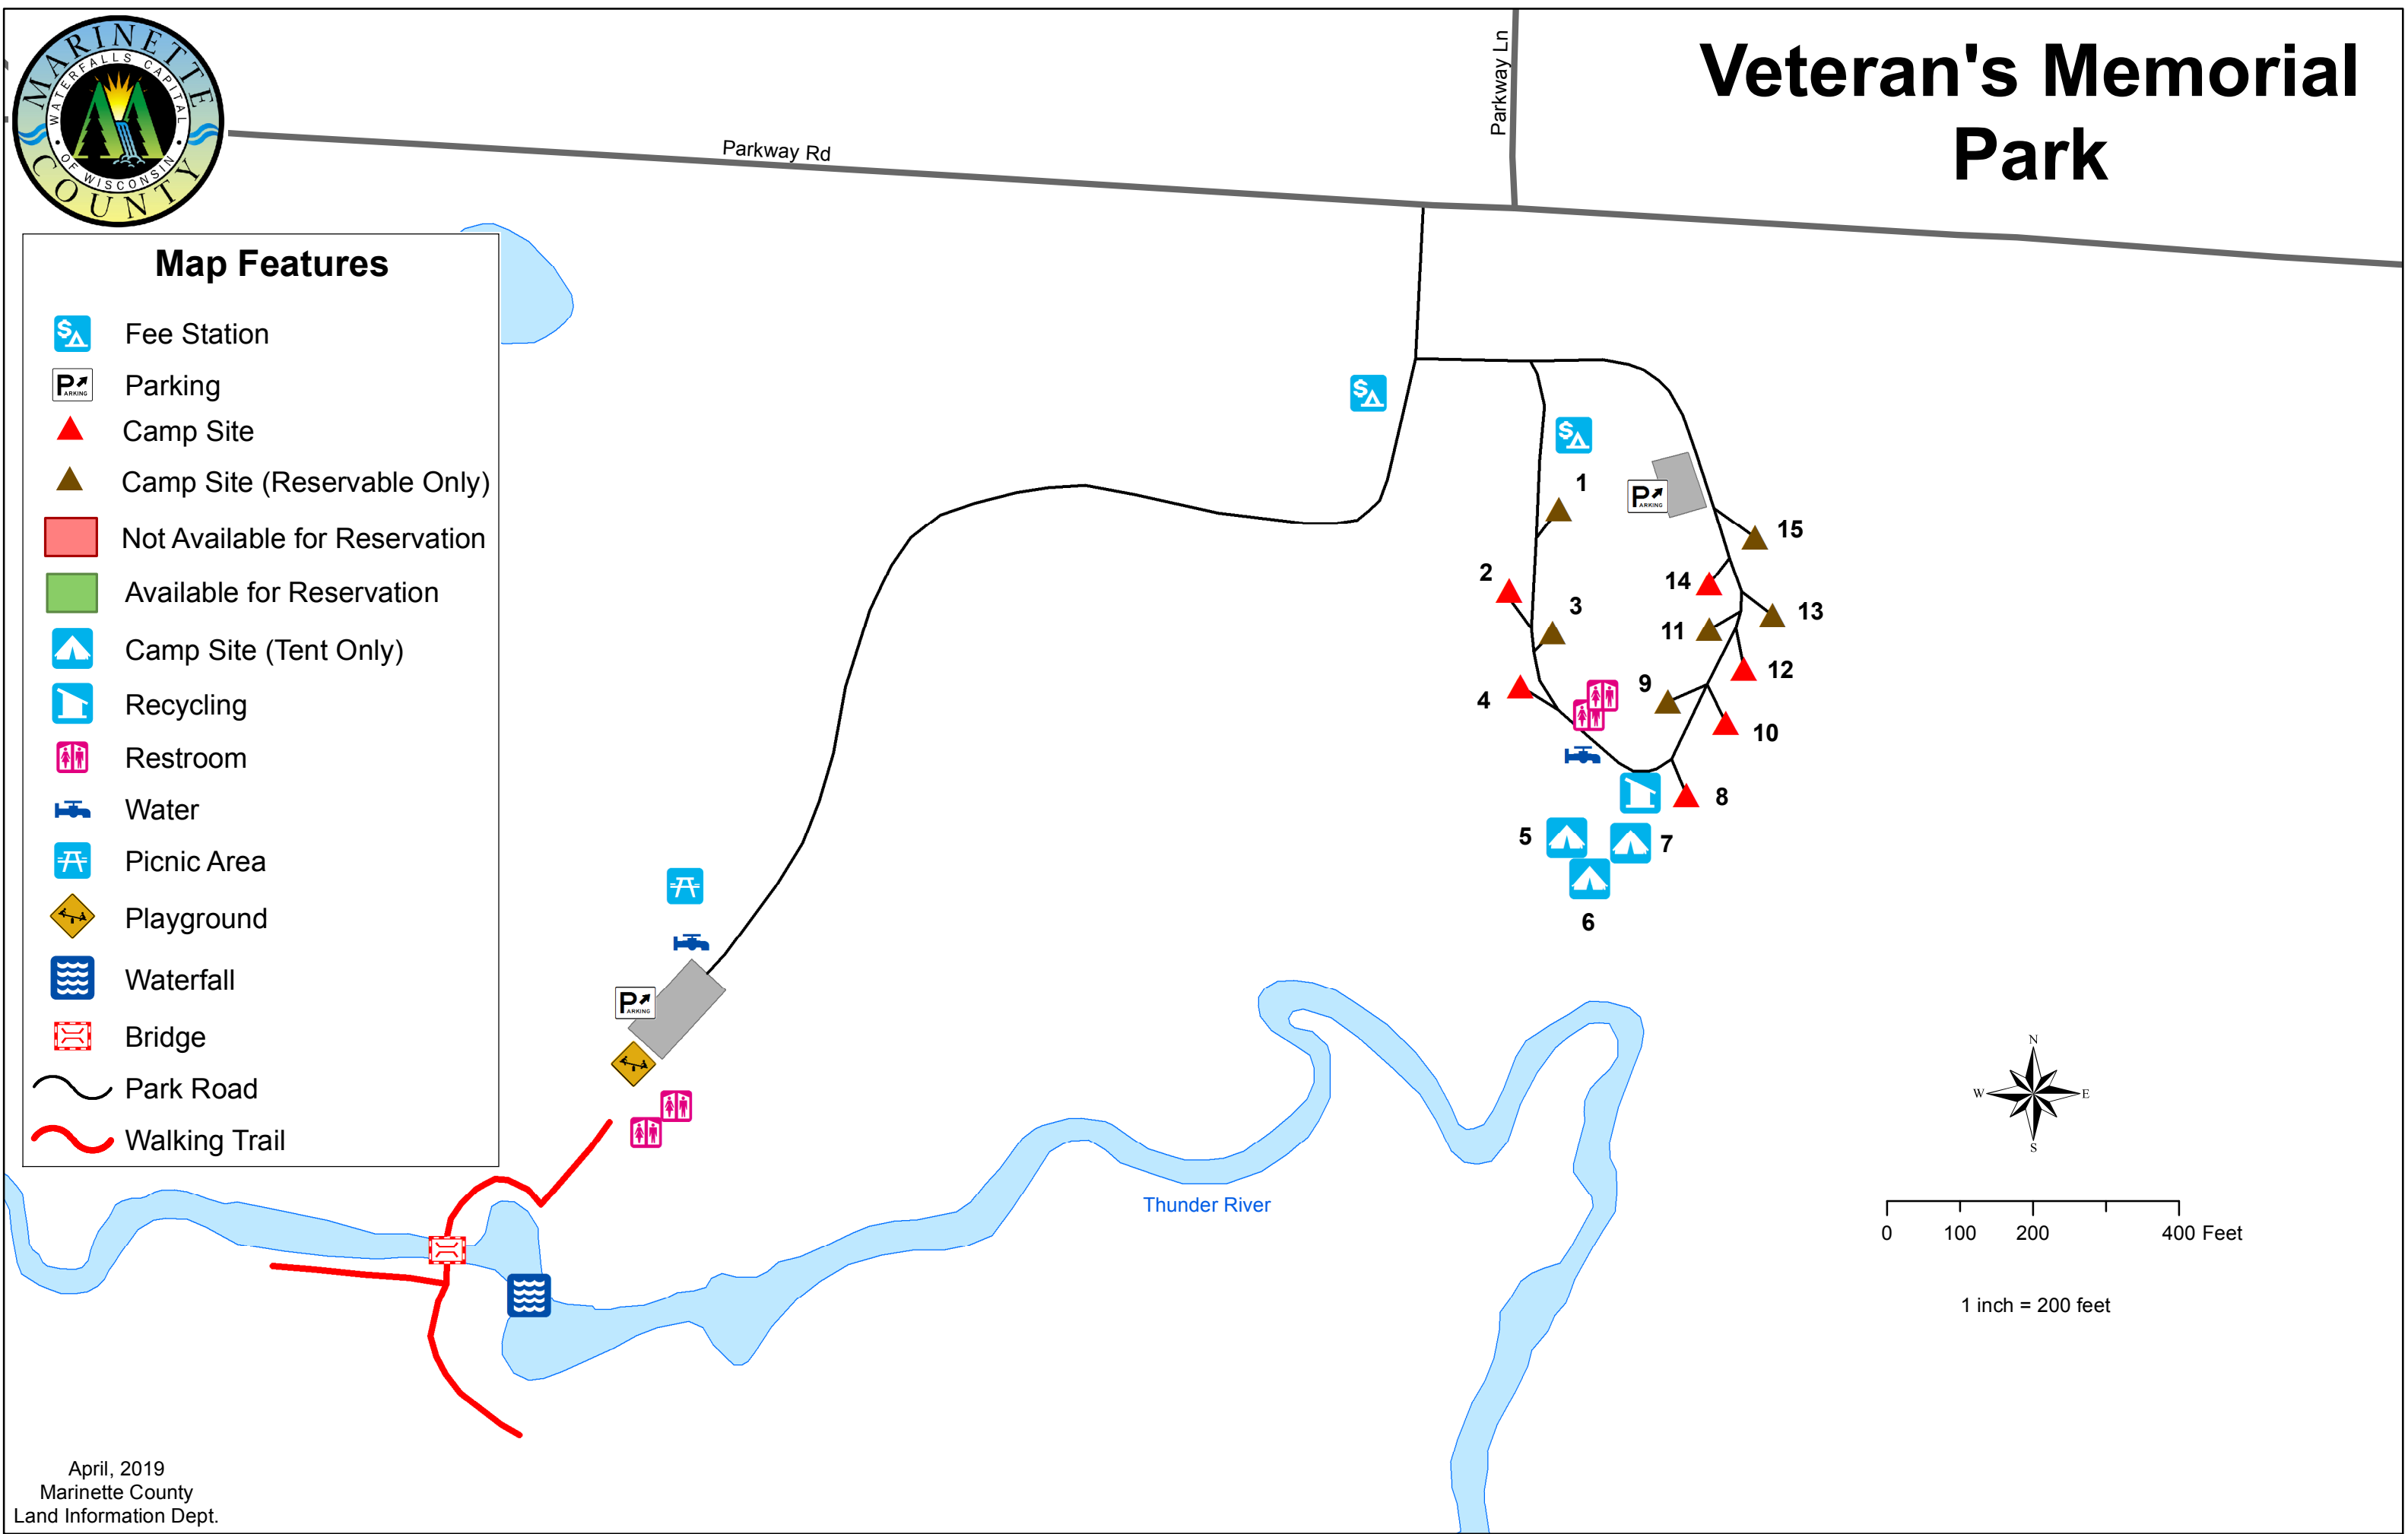

# Veteran's Memorial Park

### Map Features

- Fee Station
- Parking
- Camp Site
- Camp Site (Reservable Only)
- Not Available for Reservation
- Available for Reservation
- Camp Site (Tent Only)
- Recycling
- Restroom
- Water
- Picnic Area
- Playground
- Waterfall
- Bridge
- Park Road
- Walking Trail

1 inch = 200 feet